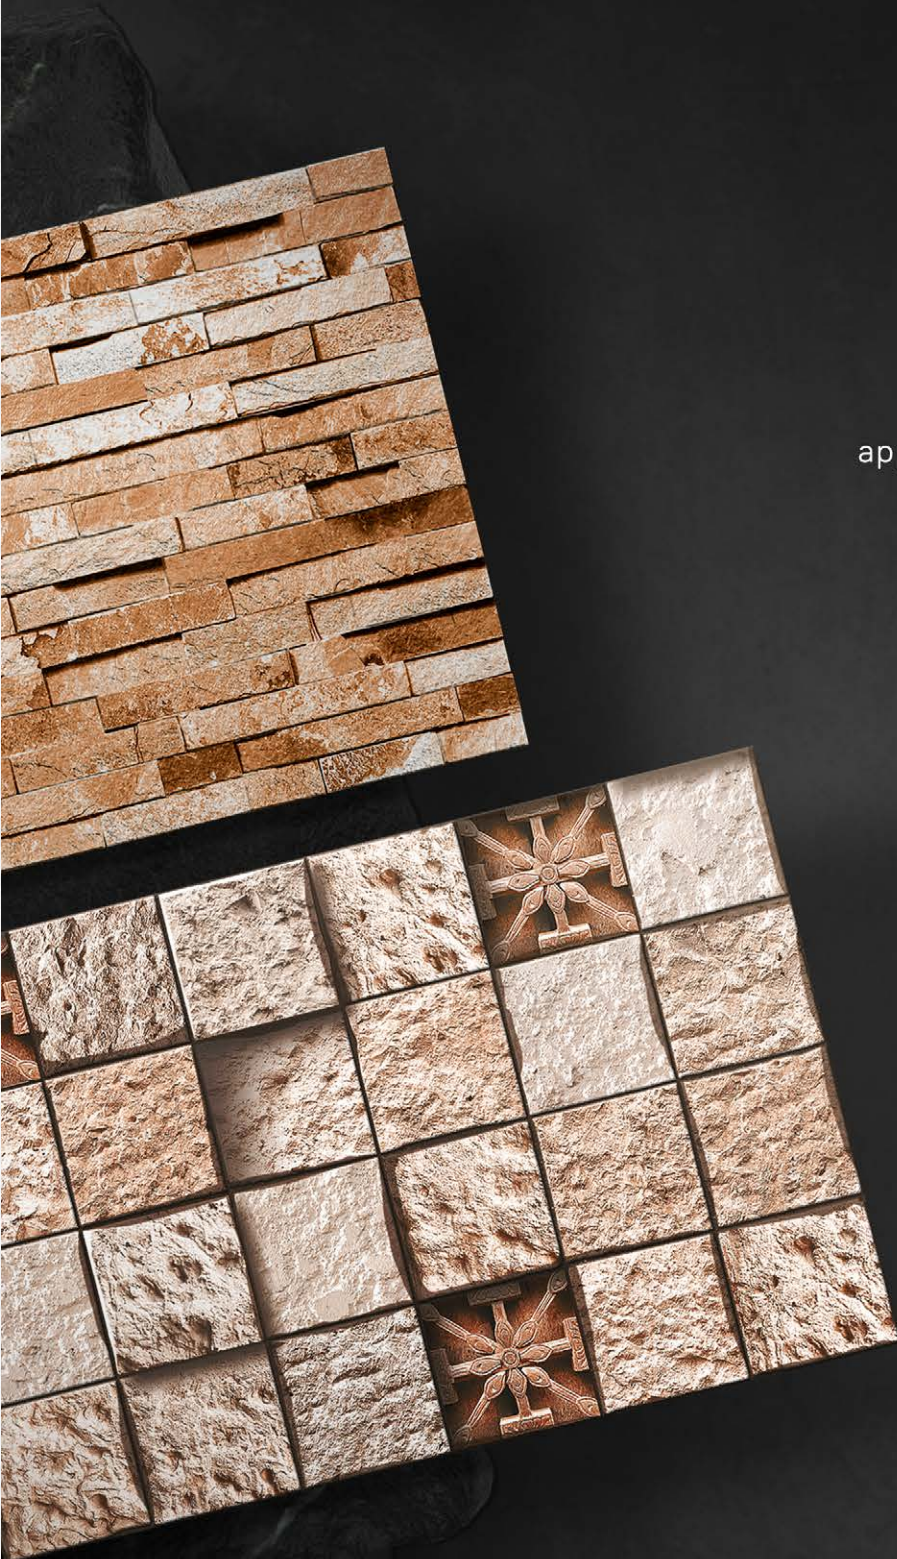

Sugar Finish

Every Tile Have Different Story
Write Your Amazing Story
With **Angel Ceramic**.

CREATE A BRAND THAT IS A CATALYST FOR
EMOTIONAL CONNECTION.

SUGAR EFFECT

GLOSSY & MATT

HIGH DEPTH ELEVATION

Finish

Sugar finish floor tiles have a grainy appearance on the surface, making them a unique tiling option for both residential and commercial places.

Elevation

Intricate designs, graceful colours, and enriching textures of these **wall tile** designs will add character and dimension to space, making it look mesmerizing.

Bold Look

The ultra-modern luxurious tiles collection includes a range of variety effect tile patterns which can be highlighted by feature to create a truly show-stopping and **bold look** in your next design project.