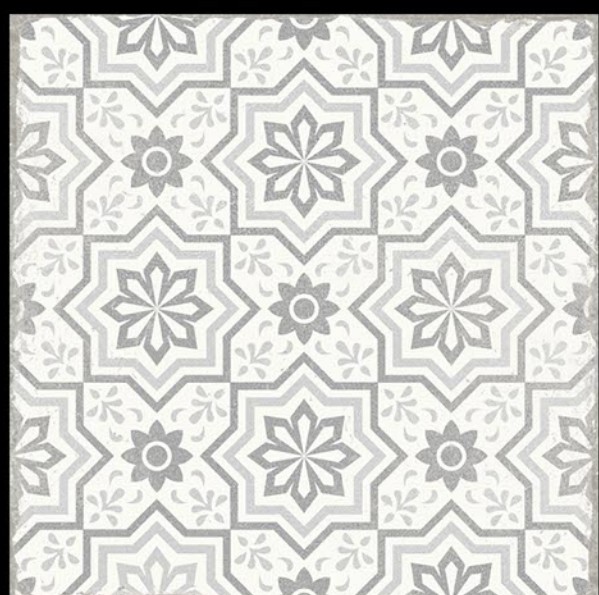

angel[®] FLOOR TILES

300x300mm

Marocain Collection

MR_301 D (R)

MR_301 HL (R)

MR_302 D (R)

MR_302 HL (R)

MR_303

angel[®]
FLOOR TILES

MR_304

angel[®]
FLOOR TILES

MR_305

angel[®]
FLOOR TILES

MR_306 (R)

angel[®]
FLOOR TILES