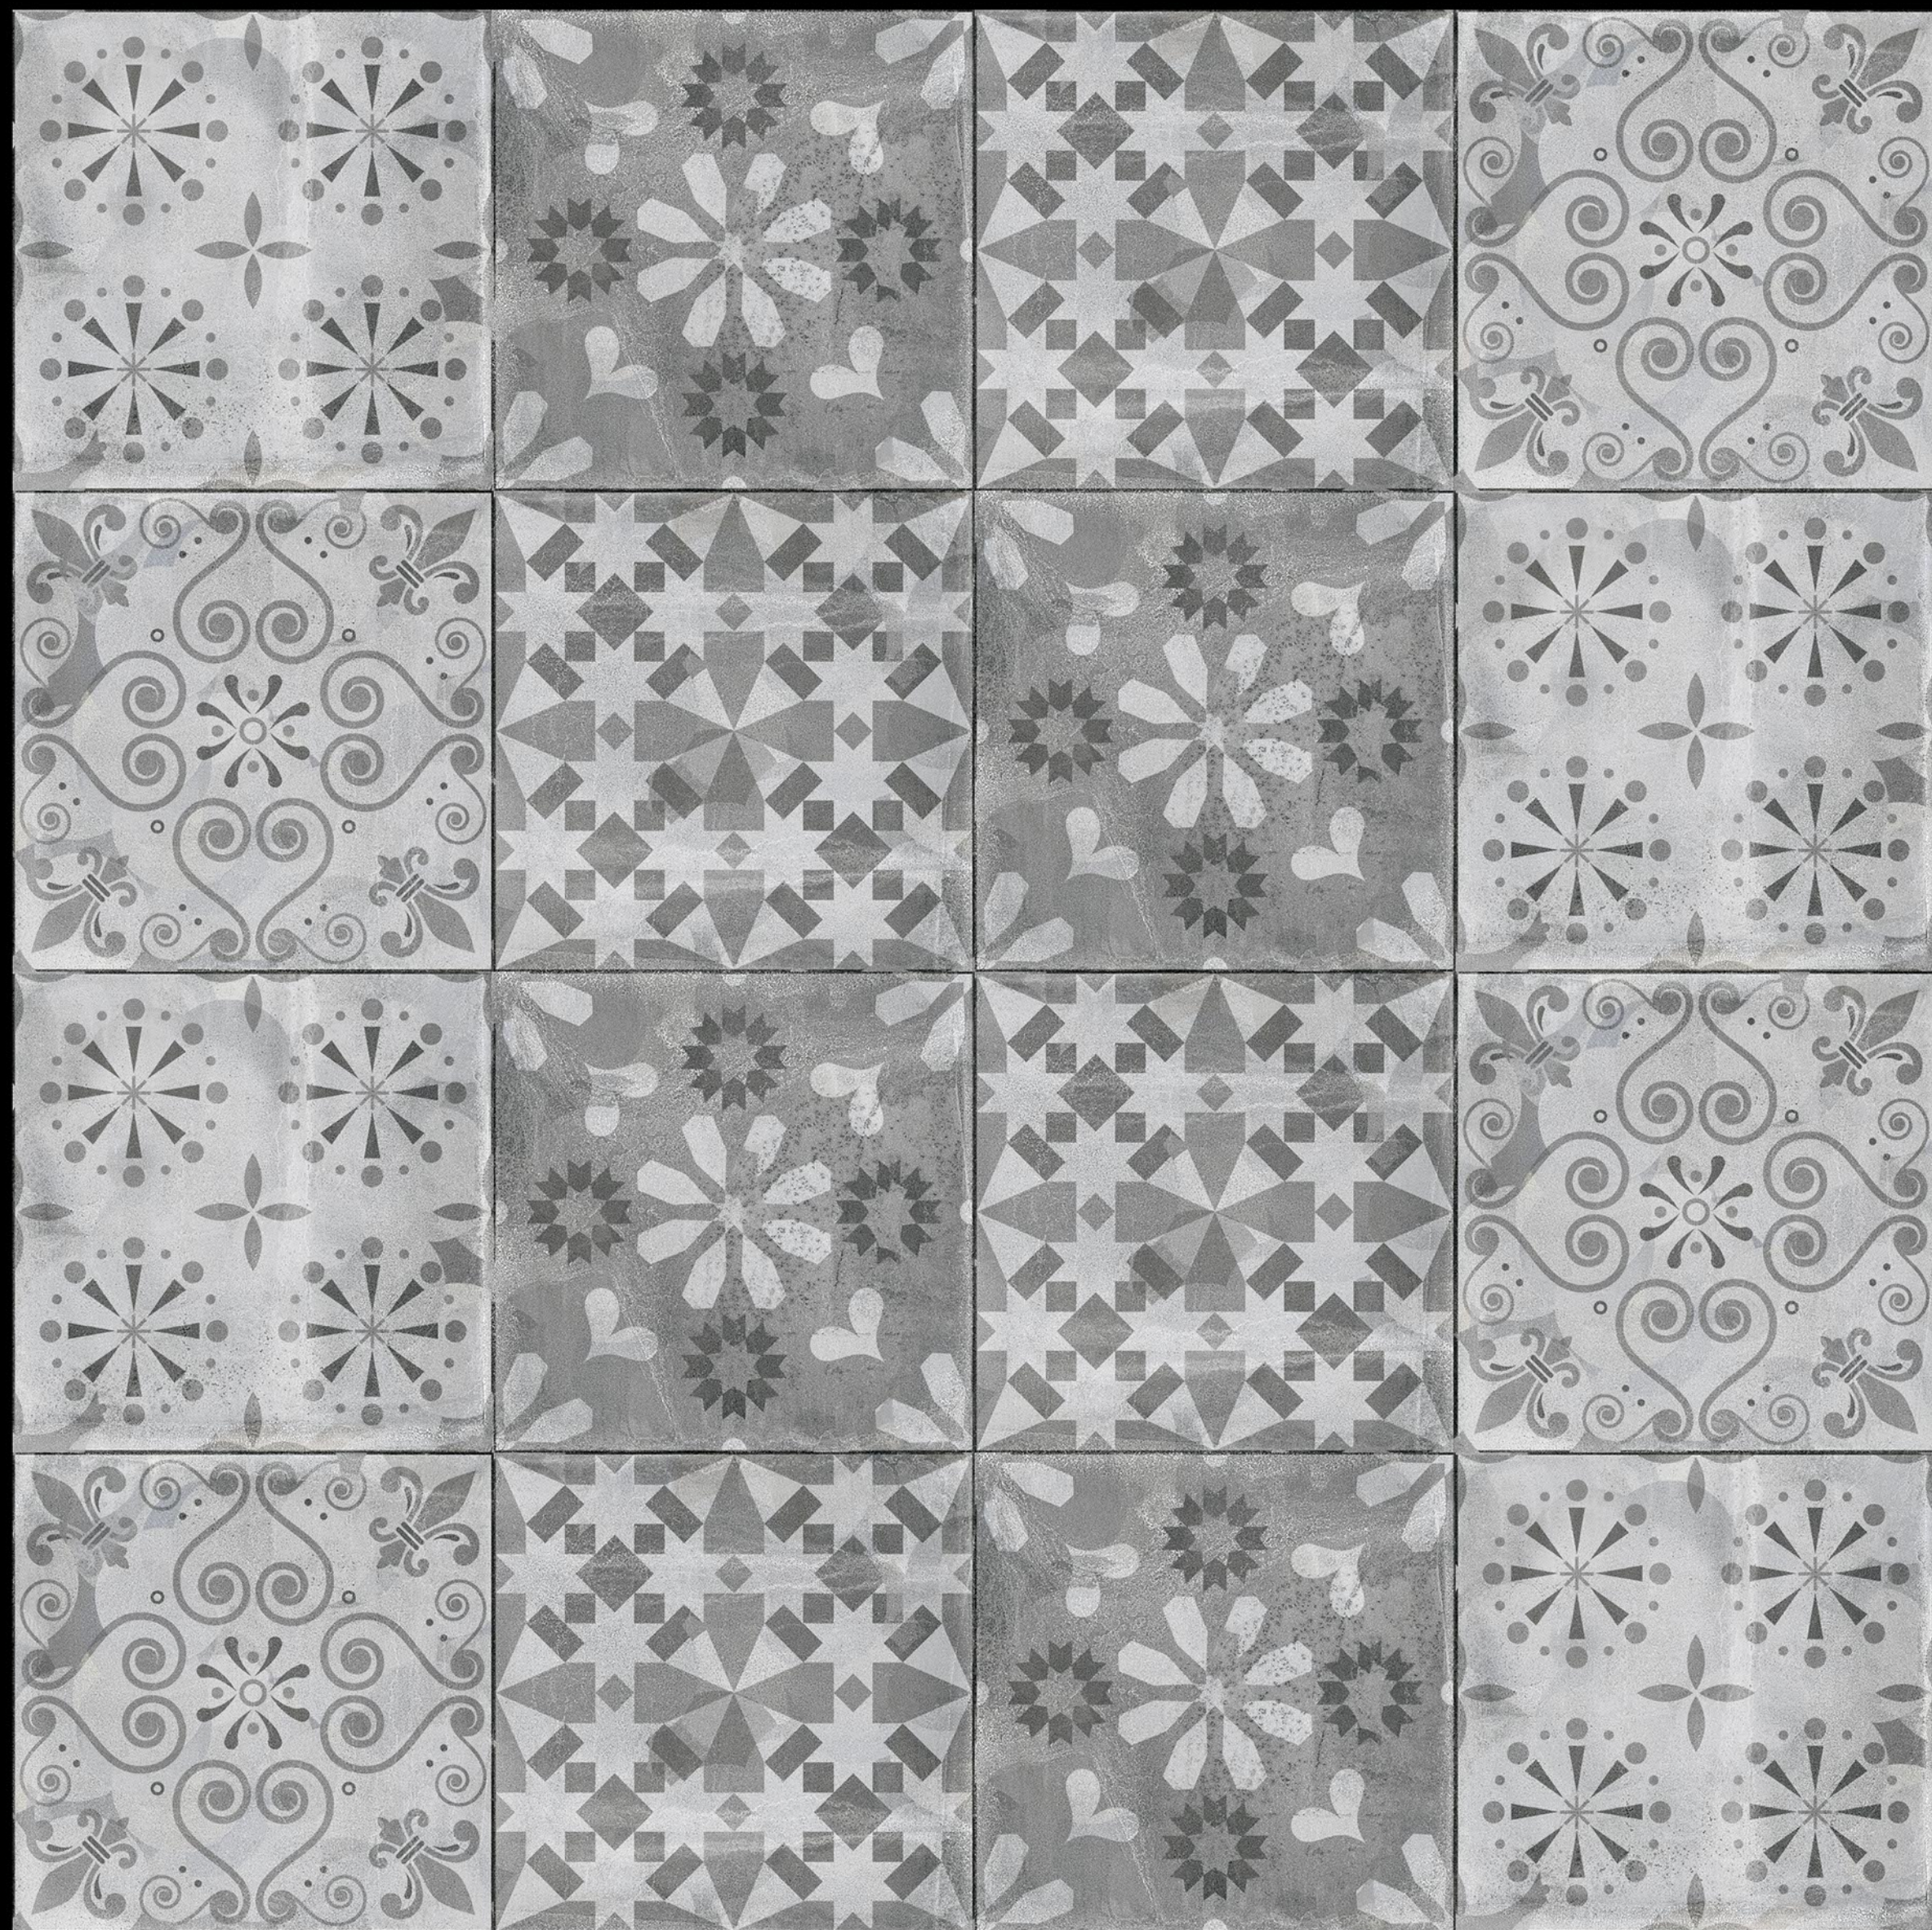

angel[®] FLOOR TILES

300x300mm

Marocain Collection

MR_301 D (R)

MR_301 HL (R)

MR_302 D (R)

MR_302 HL (R)

MR_303

angel[®]
FLOOR TILES

MR_304

angel[®]
FLOOR TILES

MR_305

angel[®]
FLOOR TILES

MR_306 (R)

angel[®]
FLOOR TILES